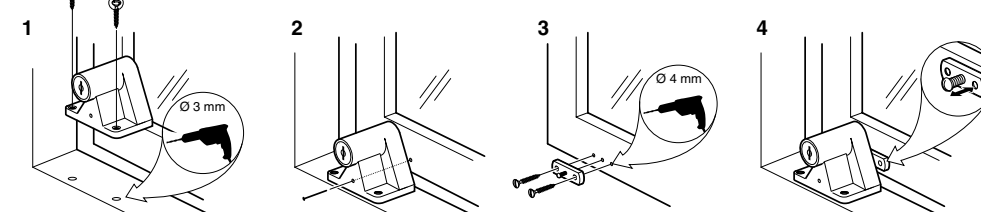

Part number

Description		Pack type	No./pack	Part No.
Lock complete, 1 key	White	Blisterpack	10	1521
Outward opening	White	Unit pack*	25	1525
Lock complete, 1 key	Brown	Blisterpack	10	1561
Outward opening	Brown	Unit pack*	25	1565
Lock complete, 1 key	White	Blisterpack	10	1541
Inward opening	White	Unit pack*	25	1545
Lock complete, 1 key	Brown	Blisterpack	10	1581
Inward opening	Brown	Unit pack*	25	1585
Spare key				1506

* Each pack contains the required amount of screws.

Installation

Inward opening

Outward opening

For more information of MENOVA quality products, please contact us.

MENOVA

P.O. Box 92, SE-631 02 Eskilstuna, SWEDEN