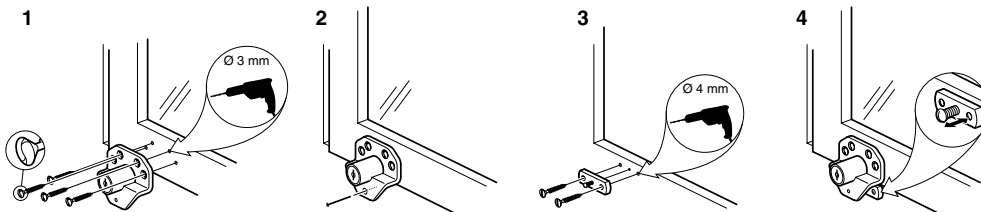

Eskilstuna window lock

- Easy installation
- One way screws for installation
- Swedish manufacture with 3 year guarantee
- Key alike (optional)

For use with outward opening windows.

For use with inward opening windows.

Part number

Description		Pack type	No./pack	Part No.
Lock complete, 1 key	White	Blisterpack	10	1521
Outward opening	White	Unit pack*	25	1525
Lock complete, 1 key	Brown	Blisterpack	10	1561
Outward opening	Brown	Unit pack*	25	1565
Lock complete, 1 key	White	Blisterpack	10	1541
Inward opening	White	Unit pack*	25	1545
Lock complete, 1 key	Brown	Blisterpack	10	1581
Inward opening	Brown	Unit pack*	25	1585
Spare key				1506

* Each pack contains the required amount of screws.

Installation

Inward opening

Outward opening

For more information of MENOVA quality products, please contact us.

MENOVA

P.O. Box 92, SE-631 02 Eskilstuna, SWEDEN