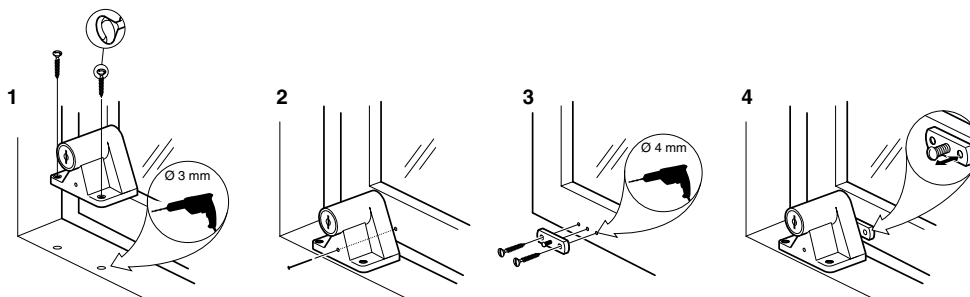

Part number

Description		Pack type	No./pack	Part No.
Lock complete, 1 key	White	Blisterpack	10	1521
Outward opening	White	Unit pack*	25	1525
Lock complete, 1 key	Brown	Blisterpack	10	1561
Outward opening	Brown	Unit pack*	25	1565
Lock complete, 1 key	White	Blisterpack	10	1541
Inward opening	White	Unit pack*	25	1545
Lock complete, 1 key	Brown	Blisterpack	10	1581
Inward opening	Brown	Unit pack*	25	1585
Spare key				1506

* Each pack contains the required amount of screws.

Installation

Inward opening

Outward opening

For more information of MENOVA quality products, please contact us.

MENOVA

P.O. Box 92, SE-631 02 Eskilstuna, SWEDEN