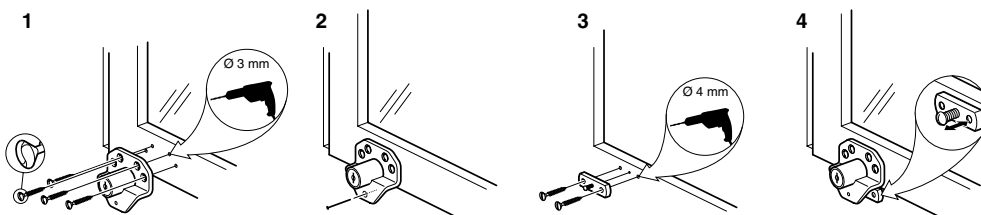

Eskilstuna window lock

- Easy installation
- One way screws for installation
- Swedish manufacture with 3 year guarantee
- Key alike (optional)

For use with outward opening windows.

For use with inward opening windows.

Part number

Description		Pack type	No./pack	Part No.
Lock complete, 1 key	White	Blisterpack	10	1521
Outward opening	White	Unit pack*	25	1525
Lock complete, 1 key	Brown	Blisterpack	10	1561
Outward opening	Brown	Unit pack*	25	1565
Lock complete, 1 key	White	Blisterpack	10	1541
Inward opening	White	Unit pack*	25	1545
Lock complete, 1 key	Brown	Blisterpack	10	1581
Inward opening	Brown	Unit pack*	25	1585
Spare key				1506

* Each pack contains the required amount of screws.

Installation

Inward opening

Outward opening

For more information of MENOVA quality products, please contact us.

MENOVA

P.O. Box 92, SE-631 02 Eskilstuna, SWEDEN