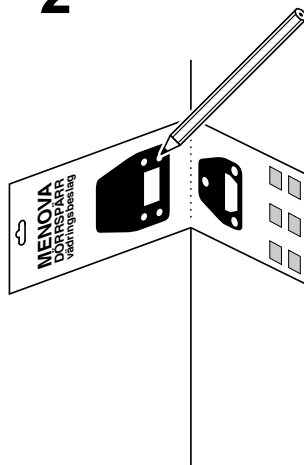

Door latch – ventilation fitting

- Used as door latch for outgoing doors or as ventilation fitting for balcony doors or certain types of windows
- Protects against burglary in the apartment, house, summer cottage, hotel room etc.
- Locks the door in open position and strengthens the existing lock when closed
- Can only be opened from the inside
- Replaces all types of safety chain

Use for outward opening doors.

Part number

Description		Pack type	No./pack	Part No.
Door latch/outward opening	Nickel plated	Blisterpack	10	1821
	White	Blisterpack	10	1831

Installation

1 Close the door

2

3

4