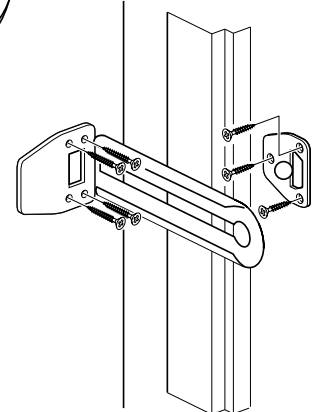

Door latch – ventilation fitting

- Used as door latch for outgoing doors or as ventilation fitting for balcony doors or certain types of windows
- Protects against burglary in the apartment, house, summer cottage, hotel room etc.
- Locks the door in open position and strengthens the existing lock when closed
- Can only be opened from the inside
- Replaces all types of safety chain

Use for outward opening doors.

Part number

Description		Pack type	No./pack	Part No.
Door latch/outward opening	Nickel plated	Blisterpack	10	1821
	White	Blisterpack	10	1831

Installation

1 Close the door

2

3

4