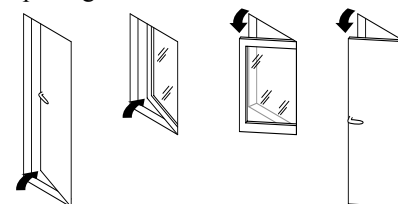

## Window and balcony holder

- Fits both inward and outward opening windows
- Adjustable friction to hold stay
- Swedish manufacture with 3 year guarantee
- Include both side and base bracket

For use with out- and inward opening doors and windows.

### Part number

Description		Pack type	No./pack	Part No.
Window holder Length 14,5-19cm	Grey	Blisterpack	10	1103
	Grey	Bulk*	25	1113
	White	Blisterpack	10	1133
	White	Bulk*	25	1143
Window holder Length 20-29cm	Grey	Blisterpack	10	1102
	Grey	Bulk*	25	1112
	White	Blisterpack	10	1132
	White	Bulk*	25	1142
Balcony door holder Length 31-51cm	Grey	Blisterpack	10	1101
	Grey	Bulk*	25	1111
	White	Blisterpack	10	1131
	White	Bulk*	25	1141