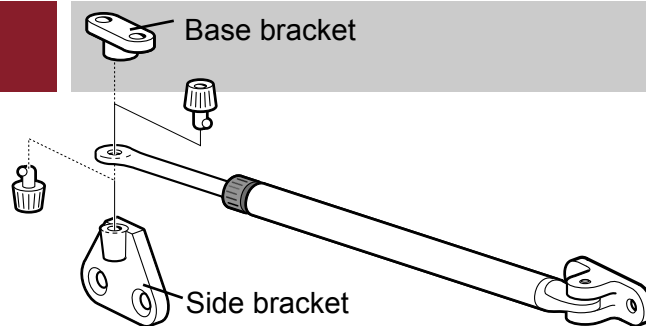

## Window and balcony holder

- Fits both inward and outward opening windows
- Adjustable friction to hold stay
- Swedish manufacture with 3 year guarantee
- Include both side and base bracket

For use with out- and inward opening doors and windows.