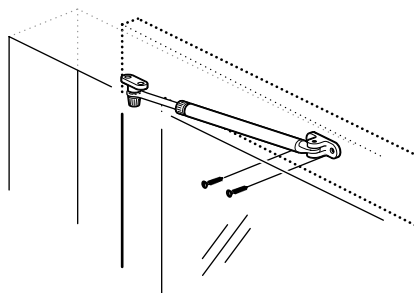

Outward opening