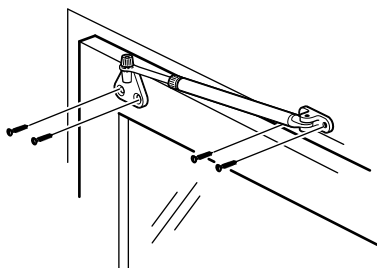

Installation

Inward opening