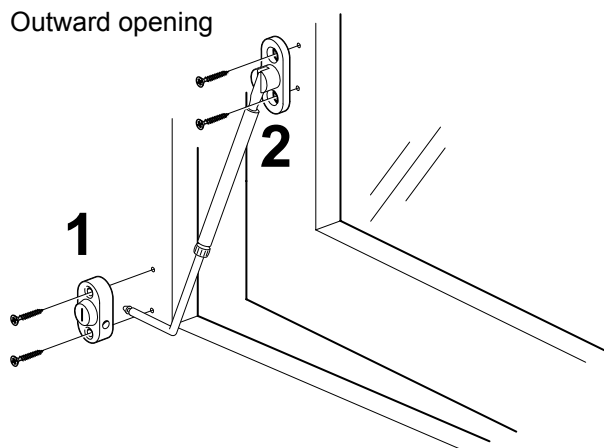

Installation