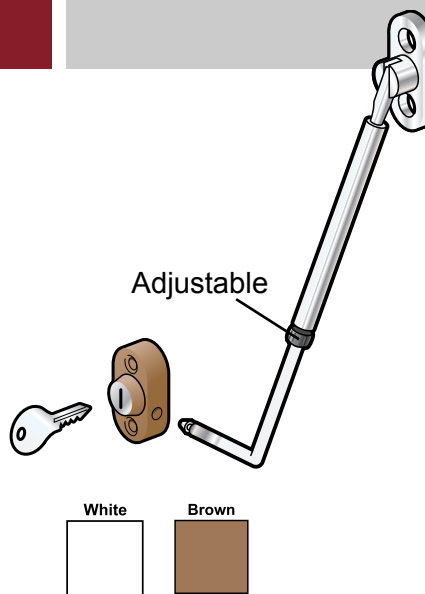

Ventilation stay

- Installed with Menova window lock on windows that require a ventilation option even when closed
- Fits both inward and outward opening windows
- Variably adjustable window opening
- Hardened steel rod
- Swedish manufacture with 3 year guarantee

For use with out- and inward opening windows.

Part number

Description		Pack type	No./pack	Part No.
Lock, 1 key, incl locking pin same locking in each pack	White	Blisterpack	10	1010
	Brown	Blisterpack	10	1011
Lock, 1 key, excl locking pin same locking in each pack	White	Unit pack*	25	1012
	Brown	Unit pack*	25	1013
Ventilation fitting with fastener length 15-20cm	White	Blisterpack	10	1031
	Brown	Unit pack*	10	1033
Spare key				1001