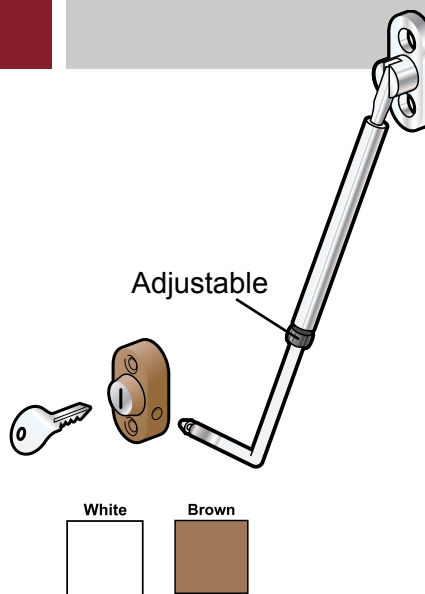

Ventilation stay

- Installed with Menova window lock on windows that require a ventilation option even when closed
- Fits both inward and outward opening windows
- Variably adjustable window opening
- Hardened steel rod
- Swedish manufacture with 3 year guarantee

For use with out- and inward opening windows.

Part number

| Description | | Pack type | No./pack | Part No. |
|---|-------|-------------|----------|----------|
| Lock, 1 key, incl locking pin same locking in each pack | White | Blisterpack | 10 | 1010 |
| | Brown | Blisterpack | 10 | 1011 |
| Lock, 1 key, excl locking pin same locking in each pack | White | Unit pack* | 25 | 1012 |
| | Brown | Unit pack* | 25 | 1013 |
| Ventilation fitting with fastener length 15-20cm | White | Blisterpack | 10 | 1031 |
| | Brown | Unit pack* | 10 | 1033 |
| Spare key | | | | 1001 |