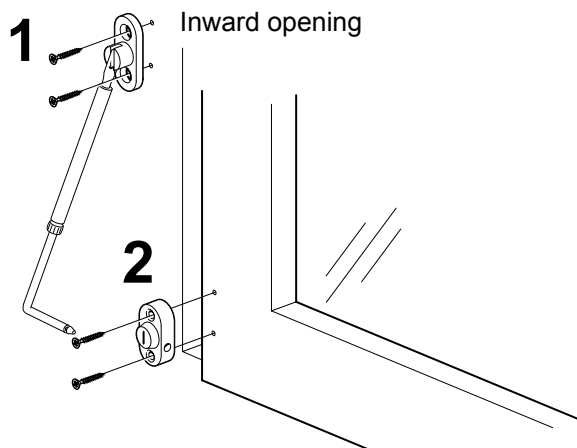

Installation