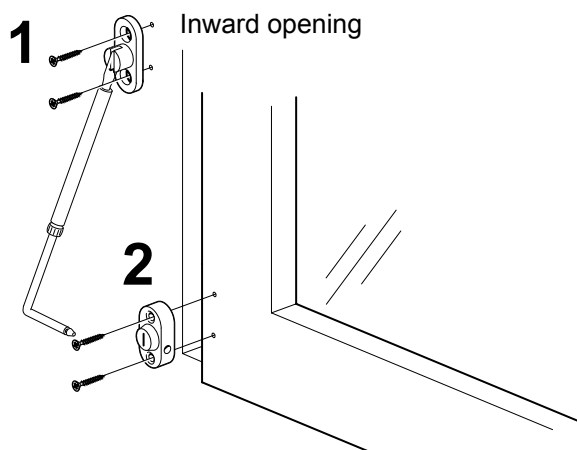

Installation