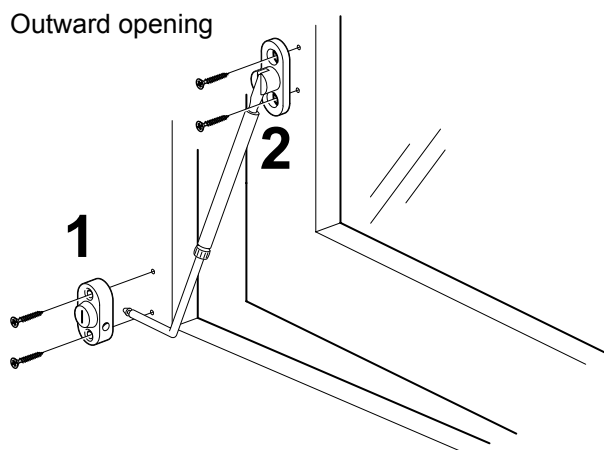

Installation