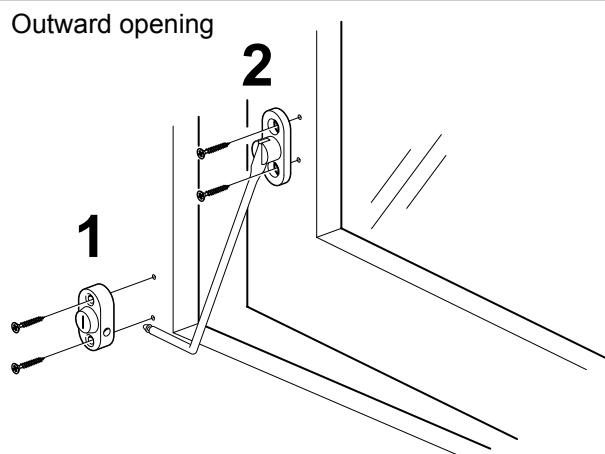

Installation