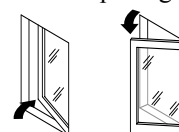

Surface mount window locks

- Installed with Menova window lock
- Fits both inward and outward opening windows
- The hook length is 9 cm
- Hardened steel rod
- Pivot stay
- Swedish manufacture with 3 year guarantee

For use with out- and inward opening windows.

Part number

Description		Pack type	No./pack	Part No.
Lock, 1 key, incl locking pin same locking in each pack	White	Blisterpack	10	1010
	Brown	Blisterpack	10	1011
Lock, 1 key, excl locking pin same locking in each pack	White	Unit pack*	25	1012
	Brown	Unit pack*	25	1013
Locking hook		Blisterpack	10	1021
		Unit pack*	25	1023
Spare key				1001