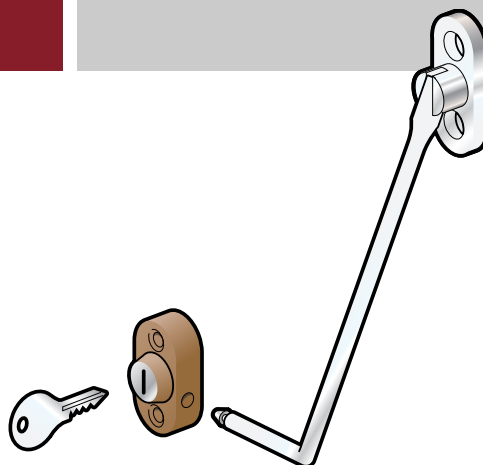

Surface mount window locks

- Installed with Menova window lock
- Fits both inward and outward opening windows
- The hook length is 9 cm
- Hardened steel rod
- Pivot stay
- Swedish manufacture with 3 year guarantee

For use with out- and inward opening windows.

Part number

Description		Pack type	No./pack	Part No.
Lock, 1 key, incl locking pin same locking in each pack	White	Blisterpack	10	1010
	Brown	Blisterpack	10	1011
Lock, 1 key, excl locking pin same locking in each pack	White	Unit pack*	25	1012
	Brown	Unit pack*	25	1013
Locking hook		Blisterpack	10	1021
		Unit pack*	25	1023
Spare key				1001