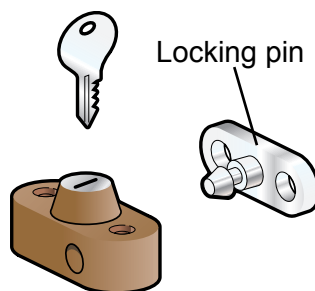

## Surface mount window locks

**MENOVA**

For outward opening windows.

- One of Scandinavia's best selling window locks
- Installed on outward opening windows
- Easy to install
- Swedish manufacture with 3 year guarantee
- Supplied with locking pin, with locking hook
- Ventilation fitting (option)

- Complete series of window locks, window stays and door latches.
- Installation instructions for all products.
- Each pack contains the product and the required amount of screws.

For use with outward opening windows.

### Part number

Description		Pack type	No./pack	Part No.
Lock, 1 key, incl locking pin same locking in each pack	White	Blisterpack	10	1010
	Brown	Blisterpack	10	1011
Lock, 1 key, excl locking pin same locking in each pack	White	Unit pack*	25	1012
	Brown	Unit pack*	25	1013
Locking pin		Unit pack*	25	1043
Spare key				1001