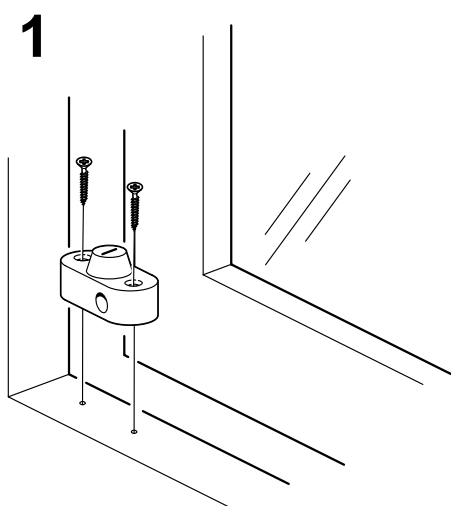

Installation