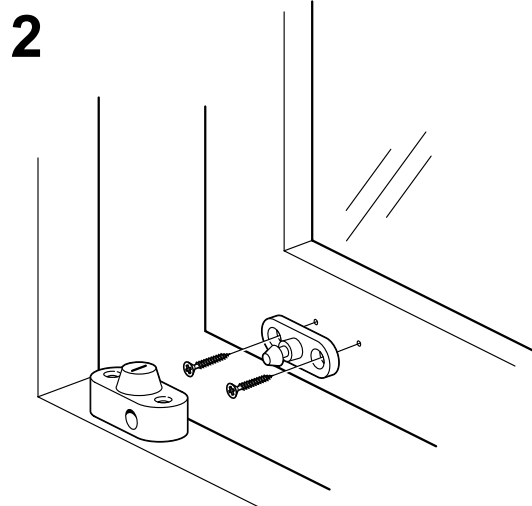

Installation