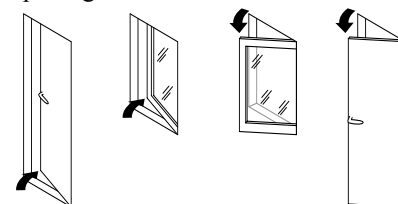

* Each pack contains the required amount of screws.

Installation

Window and balcony holder

- Fits both inward and outward opening windows
- Adjustable friction to hold stay
- Swedish manufacture with 3 year guarantee
- Include both side and base bracket

For use with out- and inward opening doors and windows.

Part number

Description		Pack type	No./pack	Part No.
Window holder Length 14,5-19cm	Grey	Blisterpack	10	1103
	Grey	Bulk*	25	1113
	White	Blisterpack	10	1133
	White	Bulk*	25	1143
Window holder Length 20-29cm	Grey	Blisterpack	10	1102
	Grey	Bulk*	25	1112
	White	Blisterpack	10	1132
	White	Bulk*	25	1142
Balcony door holder Length 31-51cm	Grey	Blisterpack	10	1101
	Grey	Bulk*	25	1111
	White	Blisterpack	10	1131
	White	Bulk*	25	1141