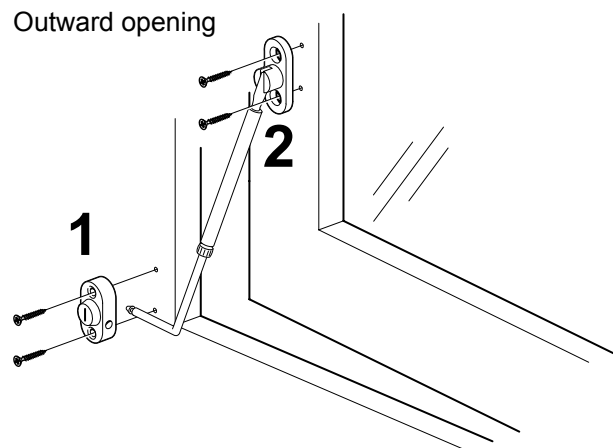

* Each pack contains the required amount of screws.

Installation

Ventilation stay

- Installed with Menova window lock on windows that require a ventilation option even when closed
- Fits both inward and outward opening windows
- Variably adjustable window opening
- Hardened steel rod
- Swedish manufacture with 3 year guarantee

For use with out- and inward opening windows.

Part number

Description		Pack type	No./pack	Part No.
Lock, 1 key, incl locking pin same locking in each pack	White	Blisterpack	10	1010
	Brown	Blisterpack	10	1011
Lock, 1 key, excl locking pin same locking in each pack	White	Unit pack*	25	1012
	Brown	Unit pack*	25	1013
Ventilation fitting with fastener length 15-20cm	White	Blisterpack	10	1031
	Brown	Unit pack*	10	1033
Spare key				1001

* Each pack contains the required amount of screws.

Installation

Window and balcony holder

- Fits both inward and outward opening windows
- Adjustable friction to hold stay
- Swedish manufacture with 3 year guarantee
- Include both side and base bracket