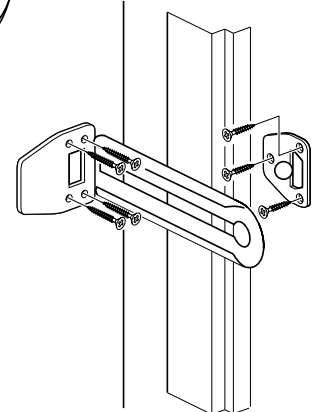

* Screws and fasteners packed separately in plastic bags.

Installation

Inward opening

Outward opening

Door latch – ventilation fitting

- Used as door latch for outgoing doors or as ventilation fitting for balcony doors or certain types of windows
- Protects against burglary in the apartment, house, summer cottage, hotel room etc.
- Locks the door in open position and strengthens the existing lock when closed
- Can only be opened from the inside
- Replaces all types of safety chain

Use for outward opening doors.

Part number

Description		Pack type	No./pack	Part No.
Door latch/outward opening	Nickel plated	Blisterpack	10	1821
	White	Blisterpack	10	1831

Installation

1 Close the door

2

3

4