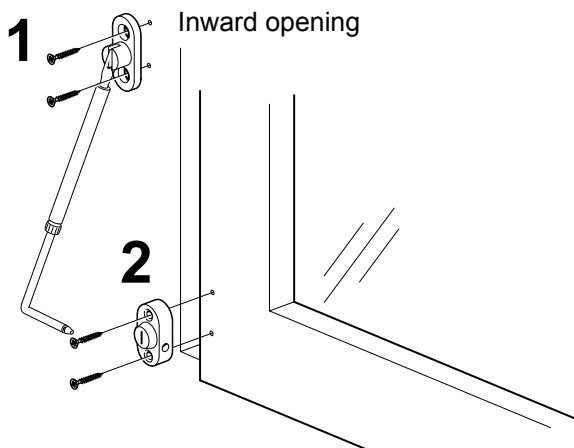

* Each pack contains the required amount of screws.

Installation

Ventilation stay

- Installed with Menova window lock on windows that require a ventilation option even when closed
- Fits both inward and outward opening windows
- Variably adjustable window opening
- Hardened steel rod
- Swedish manufacture with 3 year guarantee

For use with out- and inward opening windows.

Part number

Description		Pack type	No./pack	Part No.
Lock, 1 key, incl locking pin same locking in each pack	White	Blisterpack	10	1010
	Brown	Blisterpack	10	1011
Lock, 1 key, excl locking pin same locking in each pack	White	Unit pack*	25	1012
	Brown	Unit pack*	25	1013
Ventilation fitting with fastener length 15-20cm	White	Blisterpack	10	1031
	Brown	Unit pack*	10	1033
Spare key				1001

* Each pack contains the required amount of screws.

Installation

Window and balcony holder

- Fits both inward and outward opening windows
- Adjustable friction to hold stay
- Swedish manufacture with 3 year guarantee
- Include both side and base bracket