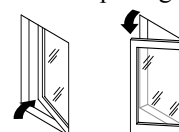

Part number

Description		Pack type	No./pack	Part No.
Lock, 1 key, incl locking pin same locking in each pack	White	Blisterpack	10	1010
	Brown	Blisterpack	10	1011
Lock, 1 key, excl locking pin same locking in each pack	White	Unit pack*	25	1012
	Brown	Unit pack*	25	1013
Locking pin		Unit pack*	25	1043
Spare key				1001

* Each pack contains the required amount of screws.

Installation

Surface mount window locks

- Installed with Menova window lock
- Fits both inward and outward opening windows
- The hook length is 9 cm
- Hardened steel rod
- Pivot stay
- Swedish manufacture with 3 year guarantee

For use with out- and inward opening windows.

Part number

Description		Pack type	No./pack	Part No.
Lock, 1 key, incl locking pin same locking in each pack	White	Blisterpack	10	1010
	Brown	Blisterpack	10	1011
Lock, 1 key, excl locking pin same locking in each pack	White	Unit pack*	25	1012
	Brown	Unit pack*	25	1013
Locking hook		Blisterpack	10	1021
		Unit pack*	25	1023
Spare key				1001