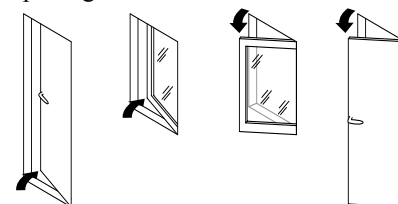

### Installation

## Window and balcony holder

- Fits both inward and outward opening windows
- Adjustable friction to hold stay
- Swedish manufacture with 3 year guarantee
- Include both side and base bracket

For use with out- and inward opening doors and windows.