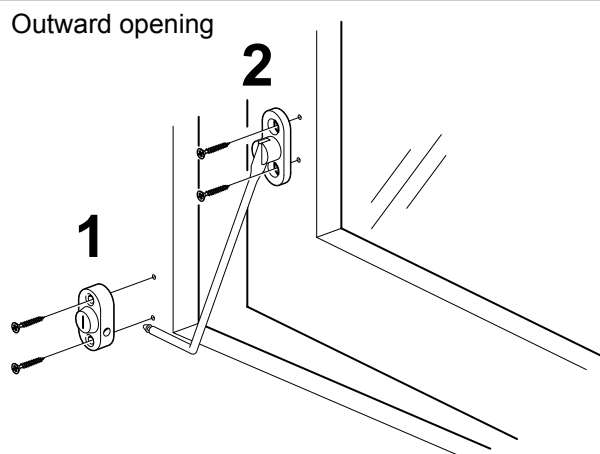

* Each pack contains the required amount of screws.

Installation

Surface mount window locks

- Installed with Menova window lock
- Fits both inward and outward opening windows
- The hook length is 9 cm
- Hardened steel rod
- Pivot stay
- Swedish manufacture with 3 year guarantee

For use with out- and inward opening windows.

Part number

Description		Pack type	No./pack	Part No.
Lock, 1 key, incl locking pin same locking in each pack	White	Blisterpack	10	1010
	Brown	Blisterpack	10	1011
Lock, 1 key, excl locking pin same locking in each pack	White	Unit pack*	25	1012
	Brown	Unit pack*	25	1013
Locking hook		Blisterpack	10	1021
		Unit pack*	25	1023
Spare key				1001

* Each pack contains the required amount of screws.

Installation

Ventilation stay

- Installed with Menova window lock on windows that require a ventilation option even when closed
- Fits both inward and outward opening windows
- Variably adjustable window opening
- Hardened steel rod
- Swedish manufacture with 3 year guarantee