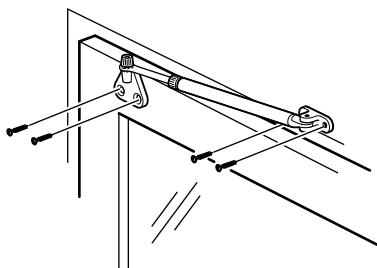

* Each pack contains the required amount of screws.

Installation

Window and balcony holder

- Fits both inward and outward opening windows
- Adjustable friction to hold stay
- Swedish manufacture with 3 year guarantee
- Include both side and base bracket

For use with out- and inward opening doors and windows.

Part number

Description		Pack type	No./pack	Part No.
Window holder Length 14,5-19cm	Grey	Blisterpack	10	1103
	Grey	Bulk*	25	1113
	White	Blisterpack	10	1133
	White	Bulk*	25	1143
Window holder Length 20-29cm	Grey	Blisterpack	10	1102
	Grey	Bulk*	25	1112
	White	Blisterpack	10	1132
	White	Bulk*	25	1142
Balcony door holder Length 31-51cm	Grey	Blisterpack	10	1101
	Grey	Bulk*	25	1111
	White	Blisterpack	10	1131
	White	Bulk*	25	1141

* Screws and fasteners packed separately in plastic bags.

Installation

Inward opening

Outward opening

Door latch – ventilation fitting

- Used as door latch for outgoing doors or as ventilation fitting for balcony doors or certain types of windows
- Protects against burglary in the apartment, house, summer cottage, hotel room etc.
- Locks the door in open position and strengthens the existing lock when closed
- Can only be opened from the inside
- Replaces all types of safety chain