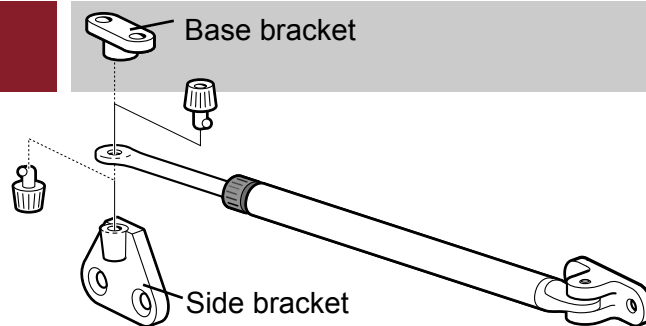

* Each pack contains the required amount of screws.

Installation

Ventilation stay

- Installed with Menova window lock on windows that require a ventilation option even when closed
- Fits both inward and outward opening windows
- Variably adjustable window opening
- Hardened steel rod
- Swedish manufacture with 3 year guarantee

For use with out- and inward opening windows.

Part number

Description		Pack type	No./pack	Part No.
Lock, 1 key, incl locking pin same locking in each pack	White	Blisterpack	10	1010
	Brown	Blisterpack	10	1011
Lock, 1 key, excl locking pin same locking in each pack	White	Unit pack*	25	1012
	Brown	Unit pack*	25	1013
Ventilation fitting with fastener length 15-20cm	White	Blisterpack	10	1031
	Brown	Unit pack*	10	1033
Spare key				1001

* Each pack contains the required amount of screws.

Installation

Window and balcony holder

- Fits both inward and outward opening windows
- Adjustable friction to hold stay
- Swedish manufacture with 3 year guarantee
- Include both side and base bracket