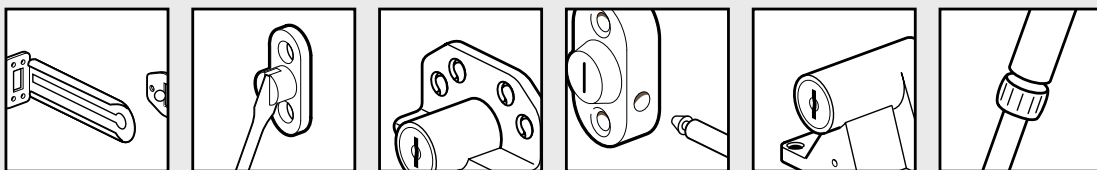

WINDOW LOCKS & VENTILATION LATCHES