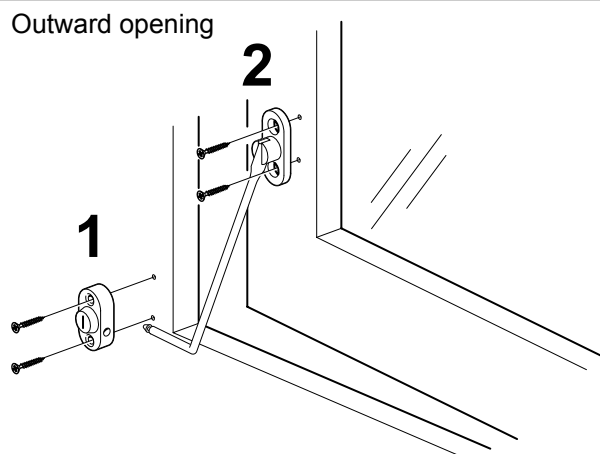

Installation