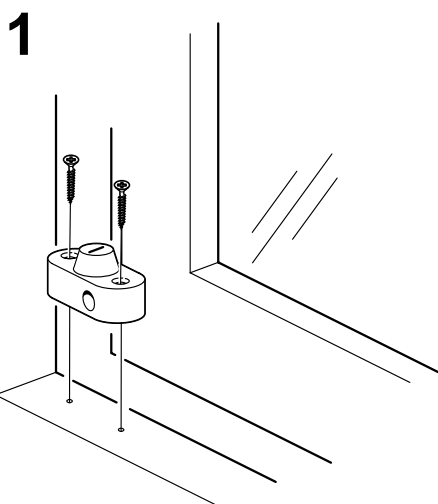

- Complete series of window locks, window stays and door latches.
- Installation instructions for all products.
- Each pack contains the product and the required amount of screws.

For use with outward opening windows.

* Each pack contains the required amount of screws.

Installation

Surface mount window locks

- Installed with Menova window lock
- Fits both inward and outward opening windows
- The hook length is 9 cm
- Hardened steel rod
- Pivot stay
- Swedish manufacture with 3 year guarantee