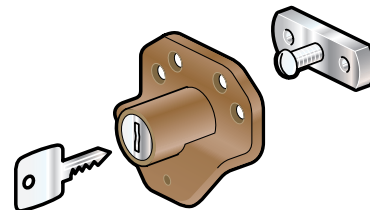

* Screws and fasteners packed separately in plastic bags.

Installation

Inward opening

Outward opening

Door latch – ventilation fitting

- Used as door latch for outgoing doors or as ventilation fitting for balcony doors or certain types of windows
- Protects against burglary in the apartment, house, summer cottage, hotel room etc.
- Locks the door in open position and strengthens the existing lock when closed
- Can only be opened from the inside
- Replaces all types of safety chain

Use for outward opening doors.

Part number

Description		Pack type	No./pack	Part No.
Door latch/outward opening	Nickel plated	Blisterpack	10	1821
	White	Blisterpack	10	1831

Installation

1 Close the door

2

3

4

Eskilstuna window lock

- Easy installation
- One way screws for installation
- Swedish manufacture with 3 year guarantee
- Key alike (optional)

For use with outward opening windows.

For use with inward opening windows.