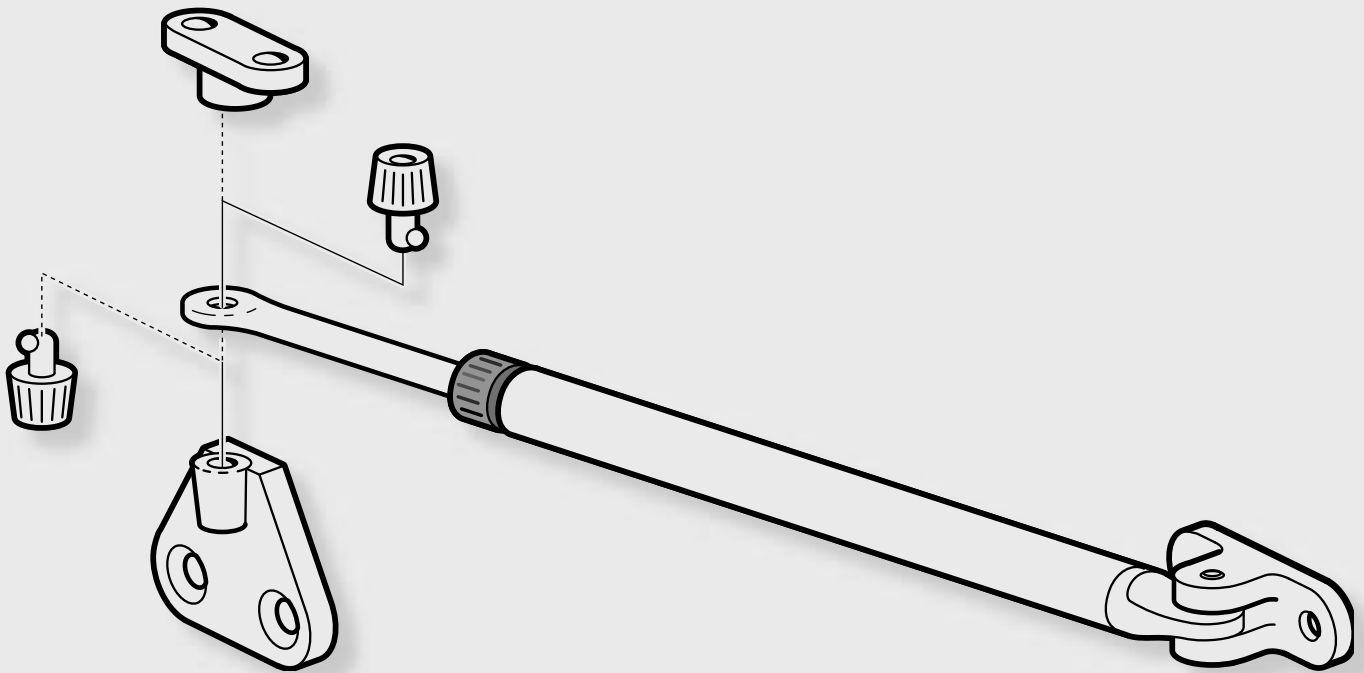

WINDOW LOCKS & VENTILATION LATCHES