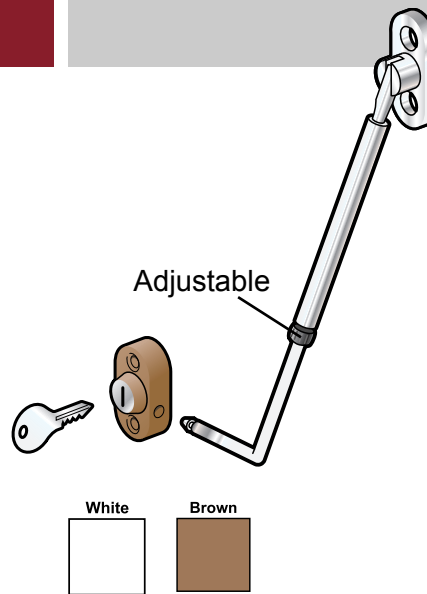

* Each pack contains the required amount of screws.

Installation

Surface mount window locks

- Installed with Menova window lock
- Fits both inward and outward opening windows
- The hook length is 9 cm
- Hardened steel rod
- Pivot stay
- Swedish manufacture with 3 year guarantee

For use with out- and inward opening windows.

Part number

Description		Pack type	No./pack	Part No.
Lock, 1 key, incl locking pin same locking in each pack	White	Blisterpack	10	1010
	Brown	Blisterpack	10	1011
Lock, 1 key, excl locking pin same locking in each pack	White	Unit pack*	25	1012
	Brown	Unit pack*	25	1013
Locking hook		Blisterpack	10	1021
		Unit pack*	25	1023
Spare key				1001

* Each pack contains the required amount of screws.

Installation

Ventilation stay

- Installed with Menova window lock on windows that require a ventilation option even when closed
- Fits both inward and outward opening windows
- Variably adjustable window opening
- Hardened steel rod
- Swedish manufacture with 3 year guarantee