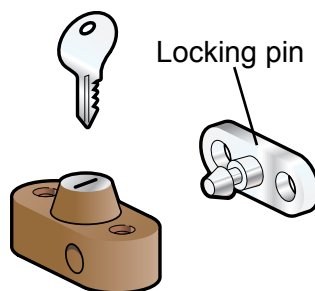

No refund given for goods with opened packaging.

Surface mount window locks

MENOVA

For outward opening windows.

- One of Scandinavia's best selling window locks
- Installed on outward opening windows
- Easy to install
- Swedish manufacture with 3 year guarantee
- Supplied with locking pin, with locking hook
- Ventilation fitting (option)

- Complete series of window locks, window stays and door latches.
- Installation instructions for all products.
- Each pack contains the product and the required amount of screws.

For use with outward opening windows.