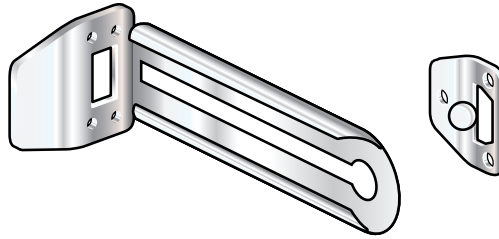

For use with out- and inward opening doors and windows.

Part number

Description		Pack type	No./pack	Part No.
Window holder Length 14,5-19cm	Grey	Blisterpack	10	1103
	Grey	Bulk*	25	1113
	White	Blisterpack	10	1133
	White	Bulk*	25	1143
Window holder Length 20-29cm	Grey	Blisterpack	10	1102
	Grey	Bulk*	25	1112
	White	Blisterpack	10	1132
	White	Bulk*	25	1142
Balcony door holder Length 31-51cm	Grey	Blisterpack	10	1101
	Grey	Bulk*	25	1111
	White	Blisterpack	10	1131
	White	Bulk*	25	1141

* Screws and fasteners packed separately in plastic bags.

Installation

Inward opening

Outward opening

Door latch – ventilation fitting

- Used as door latch for outgoing doors or as ventilation fitting for balcony doors or certain types of windows
- Protects against burglary in the apartment, house, summer cottage, hotel room etc.
- Locks the door in open position and strengthens the existing lock when closed
- Can only be opened from the inside
- Replaces all types of safety chain

Use for outward opening doors.

Part number

Description		Pack type	No./pack	Part No.
Door latch/outward opening	Nickel plated	Blisterpack	10	1821
	White	Blisterpack	10	1831

Installation

1 Close the door

2

3

4