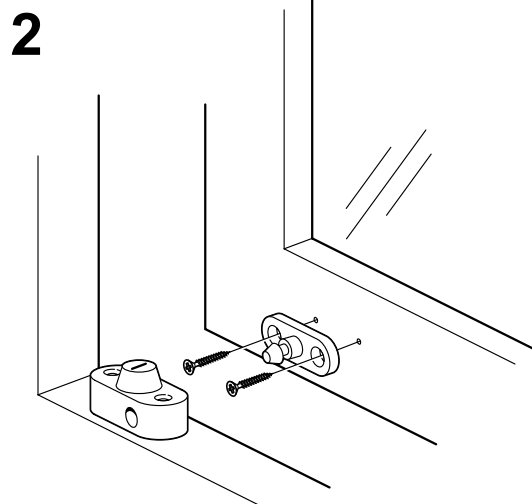

- Complete series of window locks, window stays and door latches.
- Installation instructions for all products.
- Each pack contains the product and the required amount of screws.

For use with outward opening windows.

* Each pack contains the required amount of screws.

Installation

Surface mount window locks

- Installed with Menova window lock
- Fits both inward and outward opening windows
- The hook length is 9 cm
- Hardened steel rod
- Pivot stay
- Swedish manufacture with 3 year guarantee