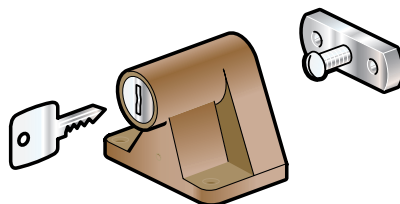

### Installation

**1** Close the door

**2**

**3**

**4**

# Eskilstuna window lock

- Easy installation
- One way screws for installation
- Swedish manufacture with 3 year guarantee
- Key alike (optional)

For use with outward opening windows.

For use with inward opening windows.