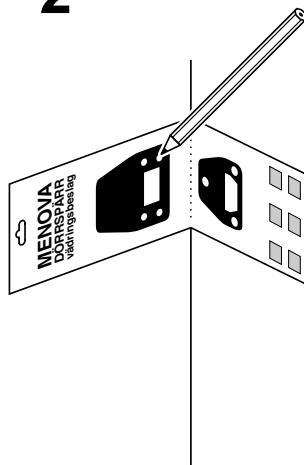

Use for outward opening doors.

Part number

Description		Pack type	No./pack	Part No.
Door latch/outward opening	Nickel plated	Blisterpack	10	1821
	White	Blisterpack	10	1831

Installation

1 Close the door

2

3

4