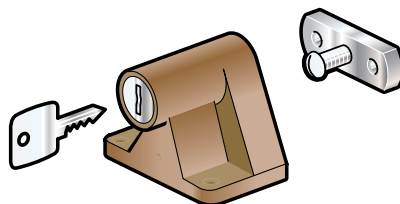

* Screws and fasteners packed separately in plastic bags.

Installation

Inward opening

Outward opening

Door latch – ventilation fitting

- Used as door latch for outgoing doors or as ventilation fitting for balcony doors or certain types of windows
- Protects against burglary in the apartment, house, summer cottage, hotel room etc.
- Locks the door in open position and strengthens the existing lock when closed
- Can only be opened from the inside
- Replaces all types of safety chain

Use for outward opening doors.

Part number

Description		Pack type	No./pack	Part No.
Door latch/outward opening	Nickel plated	Blisterpack	10	1821
	White	Blisterpack	10	1831

Installation

1 Close the door

2

3

4

Eskilstuna window lock

- Easy installation
- One way screws for installation
- Swedish manufacture with 3 year guarantee
- Key alike (optional)

For use with outward opening windows.

For use with inward opening windows.