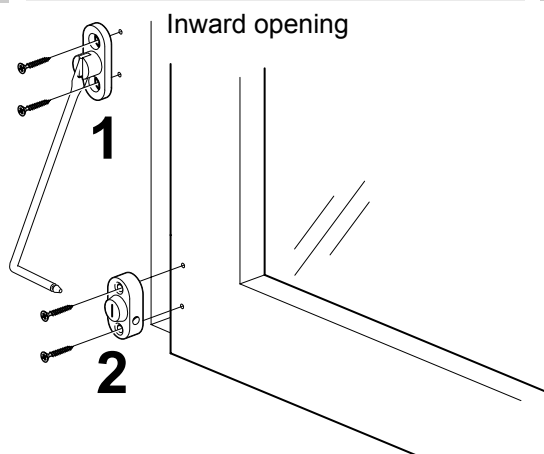

* Each pack contains the required amount of screws.

Installation

Surface mount window locks

- Installed with Menova window lock
- Fits both inward and outward opening windows
- The hook length is 9 cm
- Hardened steel rod
- Pivot stay
- Swedish manufacture with 3 year guarantee

For use with out- and inward opening windows.

Part number

Description		Pack type	No./pack	Part No.
Lock, 1 key, incl locking pin same locking in each pack	White	Blisterpack	10	1010
	Brown	Blisterpack	10	1011
Lock, 1 key, excl locking pin same locking in each pack	White	Unit pack*	25	1012
	Brown	Unit pack*	25	1013
Locking hook		Blisterpack	10	1021
		Unit pack*	25	1023
Spare key				1001

* Each pack contains the required amount of screws.

Installation

Ventilation stay

- Installed with Menova window lock on windows that require a ventilation option even when closed
- Fits both inward and outward opening windows
- Variably adjustable window opening
- Hardened steel rod
- Swedish manufacture with 3 year guarantee