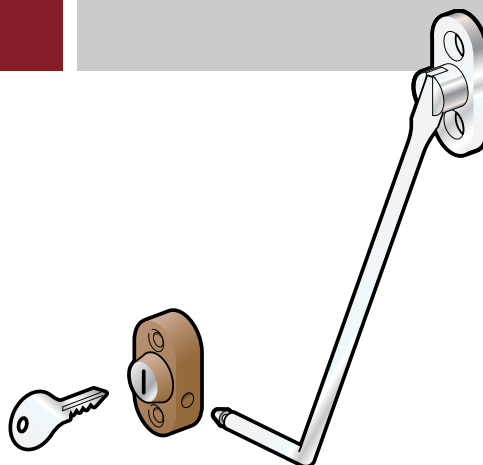

- Complete series of window locks, window stays and door latches.
- Installation instructions for all products.
- Each pack contains the product and the required amount of screws.

For use with outward opening windows.

Part number

Description		Pack type	No./pack	Part No.
Lock, 1 key, incl locking pin same locking in each pack	White	Blisterpack	10	1010
	Brown	Blisterpack	10	1011
Lock, 1 key, excl locking pin same locking in each pack	White	Unit pack*	25	1012
	Brown	Unit pack*	25	1013
Locking pin		Unit pack*	25	1043
Spare key				1001

* Each pack contains the required amount of screws.

Installation

Surface mount window locks

- Installed with Menova window lock
- Fits both inward and outward opening windows
- The hook length is 9 cm
- Hardened steel rod
- Pivot stay
- Swedish manufacture with 3 year guarantee