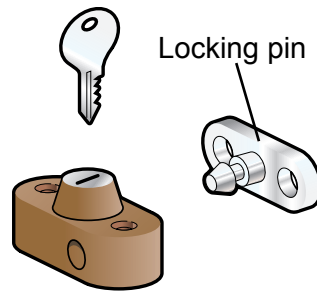

# Surface mount window locks

**MENOVA**

For outward opening windows.

- One of Scandinavia's best selling window locks
- Installed on outward opening windows
- Easy to install
- Swedish manufacture with 3 year guarantee
- Supplied with locking pin, with locking hook
- Ventilation fitting (option)

- Complete series of window locks, window stays and door latches.
- Installation instructions for all products.
- Each pack contains the product and the required amount of screws.

For use with outward opening windows.