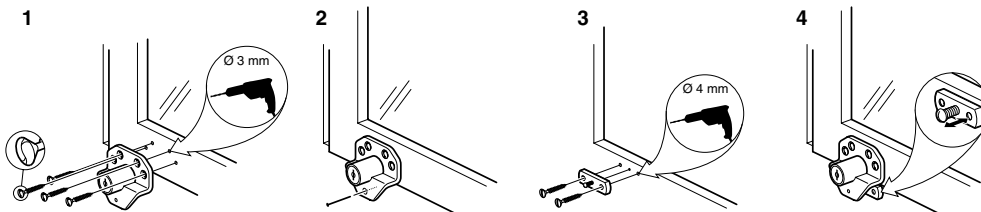

Installation

Inward opening