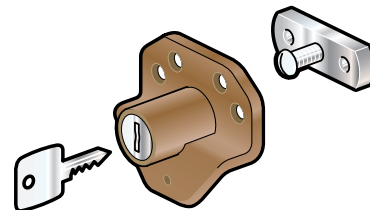

### Part number

Description		Pack type	No./pack	Part No.
Door latch/outward opening	Nickel plated	Blisterpack	10	1821
	White	Blisterpack	10	1831

### Installation

**1** Close the door

**2**

**3**

**4**

# Eskilstuna window lock

- Easy installation
- One way screws for installation
- Swedish manufacture with 3 year guarantee
- Key alike (optional)

For use with outward opening windows.

For use with inward opening windows.