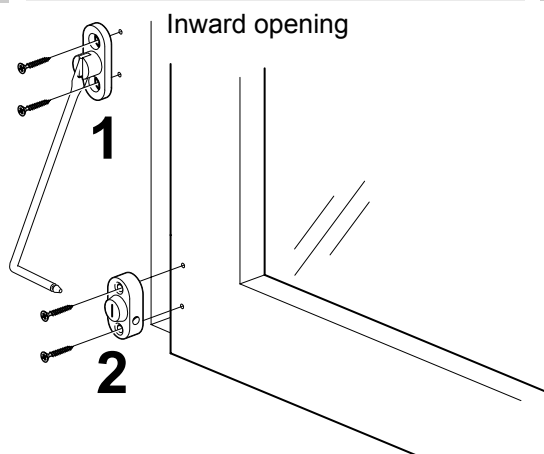

Installation