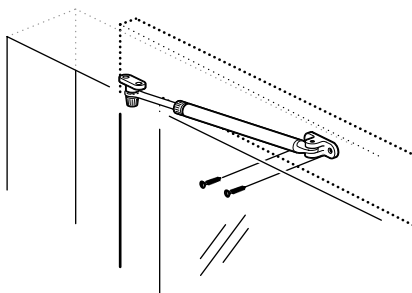

### Part number

Description		Pack type	No./pack	Part No.
Window holder Length 14,5-19cm	Grey	Blisterpack	10	1103
	Grey	Bulk*	25	1113
	White	Blisterpack	10	1133
	White	Bulk*	25	1143
Window holder Length 20-29cm	Grey	Blisterpack	10	1102
	Grey	Bulk*	25	1112
	White	Blisterpack	10	1132
	White	Bulk*	25	1142
Balcony door holder Length 31-51cm	Grey	Blisterpack	10	1101
	Grey	Bulk*	25	1111
	White	Blisterpack	10	1131
	White	Bulk*	25	1141

### Installation

Inward opening

Outward opening