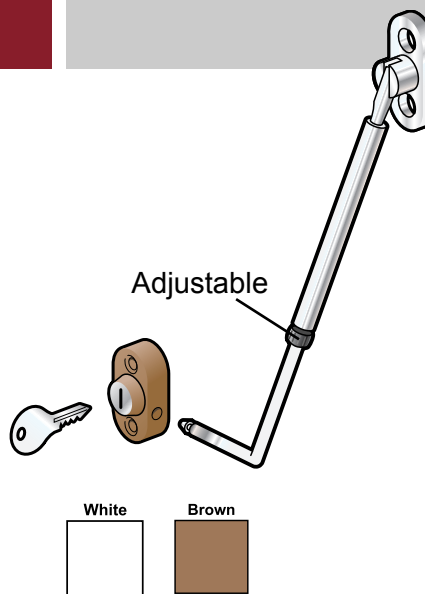

Ventilation stay

- Installed with Menova window lock on windows that require a ventilation option even when closed
- Fits both inward and outward opening windows
- Variably adjustable window opening
- Hardened steel rod
- Swedish manufacture with 3 year guarantee