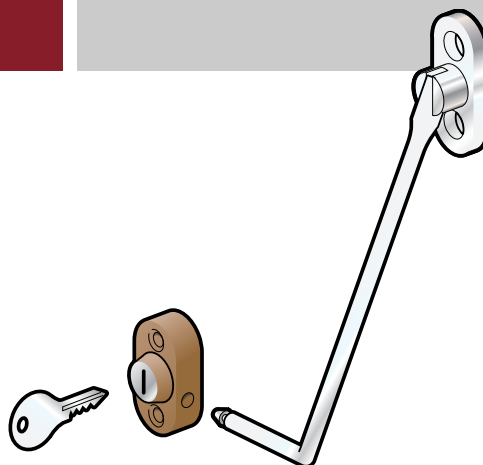

- Complete series of window locks, window stays and door latches.
- Installation instructions for all products.
- Each pack contains the product and the required amount of screws.

For use with outward opening windows.

## Part number

Description		Pack type	No./pack	Part No.
Lock, 1 key, incl locking pin same locking in each pack	White	Blisterpack	10	1010
	Brown	Blisterpack	10	1011
Lock, 1 key, excl locking pin same locking in each pack	White	Unit pack*	25	1012
	Brown	Unit pack*	25	1013
Locking pin		Unit pack*	25	1043
Spare key				1001

\* Each pack contains the required amount of screws.

## Surface mount window locks

- Installed with Menova window lock
- Fits both inward and outward opening windows
- The hook length is 9 cm
- Hardened steel rod
- Pivot stay
- Swedish manufacture with 3 year guarantee