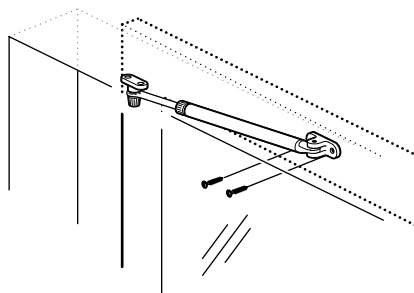

For use with out- and inward opening doors and windows.

Part number

Description		Pack type	No./pack	Part No.
Window holder Length 14,5-19cm	Grey	Blisterpack	10	1103
	Grey	Bulk*	25	1113
	White	Blisterpack	10	1133
	White	Bulk*	25	1143
Window holder Length 20-29cm	Grey	Blisterpack	10	1102
	Grey	Bulk*	25	1112
	White	Blisterpack	10	1132
	White	Bulk*	25	1142
Balcony door holder Length 31-51cm	Grey	Blisterpack	10	1101
	Grey	Bulk*	25	1111
	White	Blisterpack	10	1131
	White	Bulk*	25	1141

* Screws and fasteners packed separately in plastic bags.

Installation

Inward opening

Outward opening

Door latch – ventilation fitting

- Used as door latch for outgoing doors or as ventilation fitting for balcony doors or certain types of windows
- Protects against burglary in the apartment, house, summer cottage, hotel room etc.
- Locks the door in open position and strengthens the existing lock when closed
- Can only be opened from the inside
- Replaces all types of safety chain