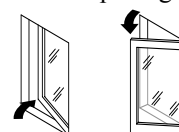

For use with out- and inward opening windows.