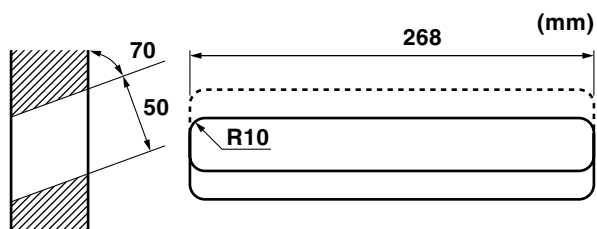

Letter plate 4308

FOR EXTERIOR AND RAINPROOF DOORS

Door thickness range:

-60 mm

- This letter plate is adjusted for exterior rainproof doors.
- The construction of the letter plate counteracts penetration of water. The plate can be opened upwards and has a drip edge which helps to prevent water from entering.
- The letter plate is available in nickel plated brass surface, but can if requested also be delivered in fogged brass.
- Adjusted back plates are available for purchase.

MENOVA

- Complete series of letter plates for both interior and exterior doors.
- Installation instructions for all products.
- Spare parts are available for all letter plates.

Part number

| | |
|----------------|---------------|
| Surface finish | Nickel plated |
| Part no. | 4308 |

Cut out drawing

Measurements

For more information of MENOVA quality products, please contact us.

MENOVA

P.O. Box 92, SE-631 02 Eskilstuna, SWEDEN

Int. Tel: +46 16 13 75 05,

Int. Fax: +46 16 51 18 03

E-mail: mail@menova.se