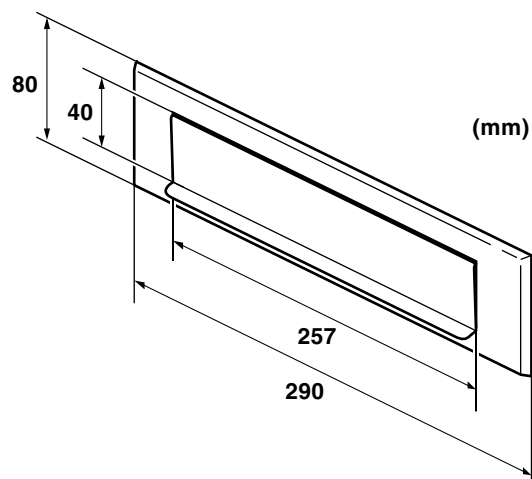

Letter plate 4308

FOR EXTERIOR AND RAINPROOF DOORS

Door thickness range:

-60 mm

- This letter plate is adjusted for exterior rainproof doors.
- The construction of the letter plate counteracts penetration of water. The plate can be opened upwards and has a drip edge which helps to prevent water from entering.
- The letter plate is available in nickel plated brass surface, but can if requested also be delivered in fogged brass.
- Adjusted back plates are available for purchase.

MENOVA

- Complete series of letter plates for both interior and exterior doors.
- Installation instructions for all products.
- Spare parts are available for all letter plates.

Part number

| | |
|----------------|---------------|
| Surface finish | Nickel plated |
| Part no. | 4308 |

Cut out drawing

Measurements

For more information of MENOVA quality products, please contact us.

MENOVA

P.O. Box 92, SE-631 02 Eskilstuna, SWEDEN

Int. Tel: +46 16 13 75 05,

Int. Fax: +46 16 51 18 03

E-mail: mail@menova.se