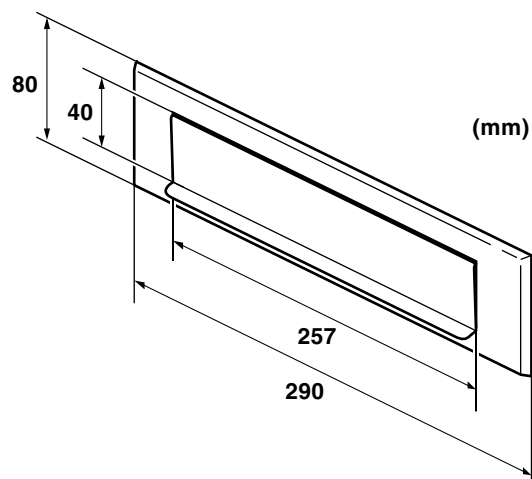

Letter plate 4308

FOR EXTERIOR AND RAINPROOF DOORS

Door thickness range:

-60 mm

- This letter plate is adjusted for exterior rainproof doors.
- The construction of the letter plate counteracts penetration of water. The plate can be opened upwards and has a drip edge which helps to prevent water from entering.
- The letter plate is available in nickel plated brass surface, but can if requested also be delivered in fogged brass.
- Adjusted back plates are available for purchase.

MENOVA

- Complete series of letter plates for both interior and exterior doors.
- Installation instructions for all products.
- Spare parts are available for all letter plates.

Part number

Surface finish	Nickel plated
Part no.	4308

Cut out drawing

Measurements

For more information of MENOVA quality products, please contact us.

MENOVA

P.O. Box 92, SE-631 02 Eskilstuna, SWEDEN

Int. Tel: +46 16 13 75 05,

Int. Fax: +46 16 51 18 03

E-mail: mail@menova.se