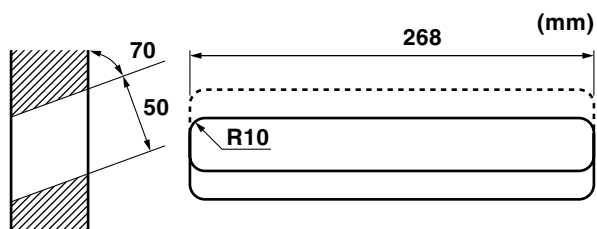

Letter plate 4308

FOR EXTERIOR AND RAINPROOF DOORS

Door thickness range:

-60 mm

- This letter plate is adjusted for exterior rainproof doors.
- The construction of the letter plate counteracts penetration of water. The plate can be opened upwards and has a drip edge which helps to prevent water from entering.
- The letter plate is available in nickel plated brass surface, but can if requested also be delivered in fogged brass.
- Adjusted back plates are available for purchase.

MENOVA

- Complete series of letter plates for both interior and exterior doors.
- Installation instructions for all products.
- Spare parts are available for all letter plates.

Part number

Surface finish	Nickel plated
Part no.	4308

Cut out drawing

Measurements

For more information of MENOVA quality products, please contact us.

MENOVA

P.O. Box 92, SE-631 02 Eskilstuna, SWEDEN

Int. Tel: +46 16 13 75 05,

Int. Fax: +46 16 51 18 03

E-mail: mail@menova.se