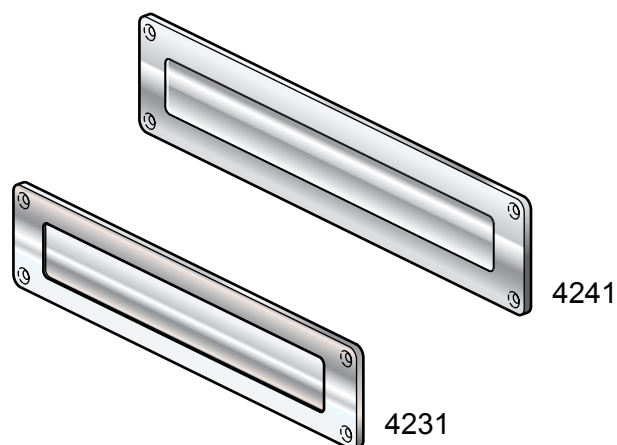

Letter plate 4231 and 4241

FOR EXTERIOR AND RAINPROOF DOORS

Door thickness range:

-60 mm

Stainless
steel

- This letter plate is adjusted for rainproof exterior doors.
- The letter plate is easily managed and installed.
- The letter plate is delivered without back plate. However back plates can be purchased separately.

Part number

Height (mm)	70	90
Width (mm)	275	320
Surface finish	Stainless steel	Stainless steel
Part no.	4231	4241

Cut out drawing

Part no.	A	B	C
4231	245	65	50
4241	275	75	60

Measurements

Part no.	a	b	c	d
4231	35	70	230	275
4241	45	90	260	320