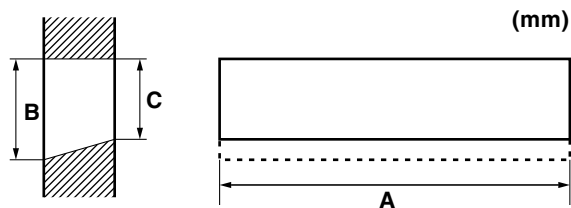

Cut out drawing

Part no.	A	B	C
4231	245	65	50
4241	275	75	60