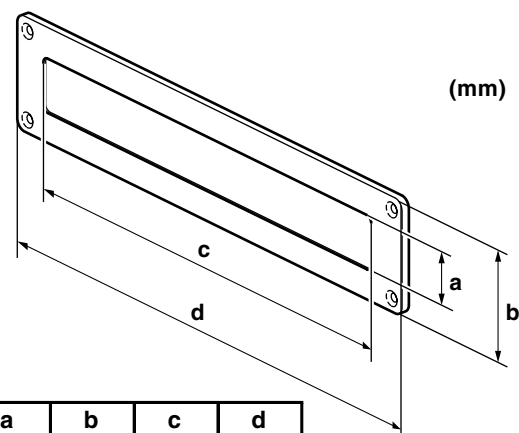

#### Door thickness range:

-60 mm

Stainless  
steel

- This letter plate is adjusted for rainproof exterior doors.
- The letter plate is easily managed and installed.
- The letter plate is delivered without back plate. However back plates can be purchased separately.

### Part number

Height (mm)	70	90
Width (mm)	275	320
Surface finish	Stainless steel	Stainless steel
Part no.	4231	4241

### Cut out drawing

Part no.	A	B	C
4231	245	65	50
4241	275	75	60

### Measurements

Part no.	a	b	c	d
4231	35	70	230	275
4241	45	90	260	320