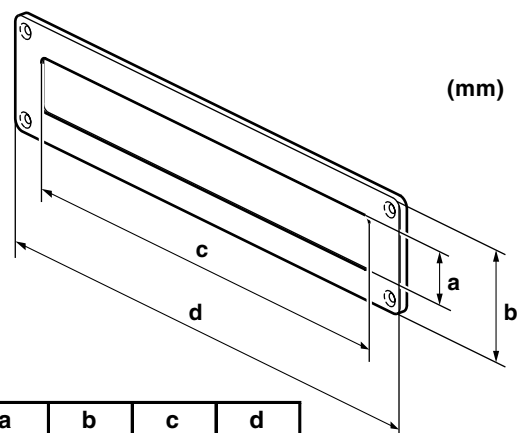

Letter plate 4231 and 4241

FOR EXTERIOR AND RAINPROOF DOORS

Door thickness range:

-60 mm

Stainless
steel

- This letter plate is adjusted for rainproof exterior doors.
- The letter plate is easily managed and installed.
- The letter plate is delivered without back plate. However back plates can be purchased separately.

Part number

Height (mm)	70	90
Width (mm)	275	320
Surface finish	Stainless steel	Stainless steel
Part no.	4231	4241

Cut out drawing

Part no.	A	B	C
4231	245	65	50
4241	275	75	60

Measurements

Part no.	a	b	c	d
4231	35	70	230	275
4241	45	90	260	320