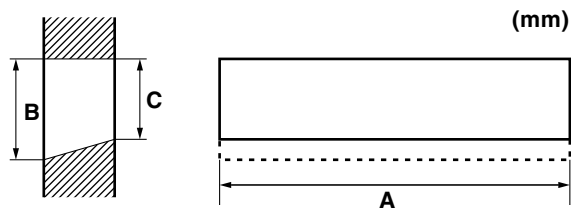

Letter plate 4231 and 4241

FOR EXTERIOR AND RAINPROOF DOORS

Door thickness range:

-60 mm

Stainless
steel

- This letter plate is adjusted for rainproof exterior doors.
- The letter plate is easily managed and installed.
- The letter plate is delivered without back plate. However back plates can be purchased separately.

Part number

Height (mm)	70	90
Width (mm)	275	320
Surface finish	Stainless steel	Stainless steel
Part no.	4231	4241

Cut out drawing

Part no.	A	B	C
4231	245	65	50
4241	275	75	60

Measurements

Part no.	a	b	c	d
4231	35	70	230	275
4241	45	90	260	320