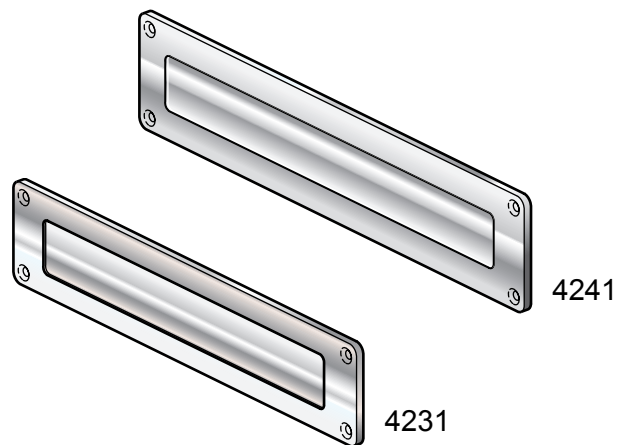

## Letter plate 4231 and 4241

#### Door thickness range:

-60 mm

Stainless  
steel

- This letter plate is adjusted for rainproof exterior doors.
- The letter plate is easily managed and installed.
- The letter plate is delivered without back plate. However back plates can be purchased separately.

### Part number

Height (mm)	70	90
Width (mm)	275	320
Surface finish	Stainless steel	Stainless steel
Part no.	4231	4241

### Measurements

Part no.	a	b	c	d
4231	35	70	230	275
4241	45	90	260	320